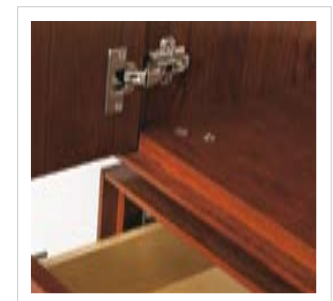

It features a unique postformed wing edge which emphasizes the floating look of thethe rest is okay.

Design Wayne Braun

MEZZA: Classical elegance, superior craftsmanship

MEZZA: Accented with Steel and Glass for a contemporary twist on timeless style.